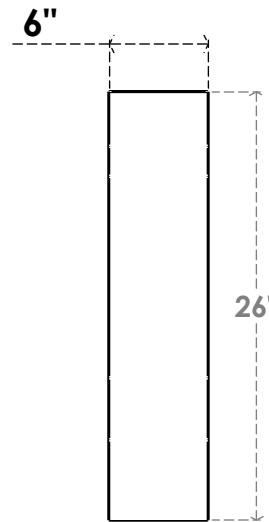

ITEM NUMBER: BRCPC060X20000X26000TRA

6"W X 20"D X 26"H TRADITIONAL ARCHITECTURAL GRADE PVC CLOSED KNEE BRACE

SIDE PROFILE

FRONT PROFILE

ISOMETRIC

EKENA MILLWORK
2300 WEST MAIN ST.
CLARKSVILLE, TX 75426
TOLL FREE: 866-607-0453
WWW.EKENAMILLWORK.COM