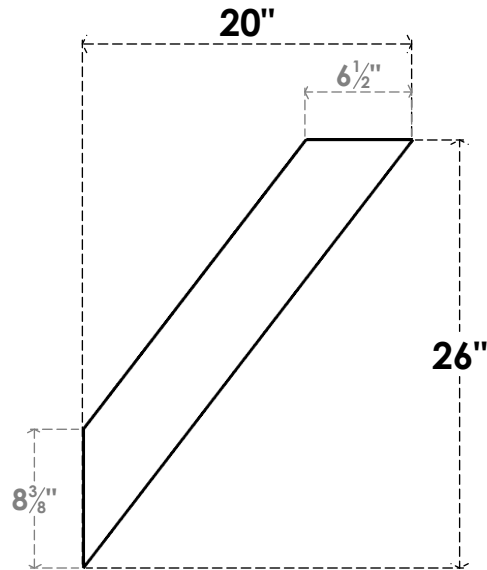

ITEM NUMBER: BRCPC060X20000X26000TRA

6"W X 20"D X 26"H TRADITIONAL ARCHITECTURAL GRADE PVC CLOSED KNEE BRACE

SIDE PROFILE

FRONT PROFILE

ISOMETRIC

EKENA MILLWORK
2300 WEST MAIN ST.
CLARKSVILLE, TX 75426
TOLL FREE: 866-607-0453
WWW.EKENAMILLWORK.COM